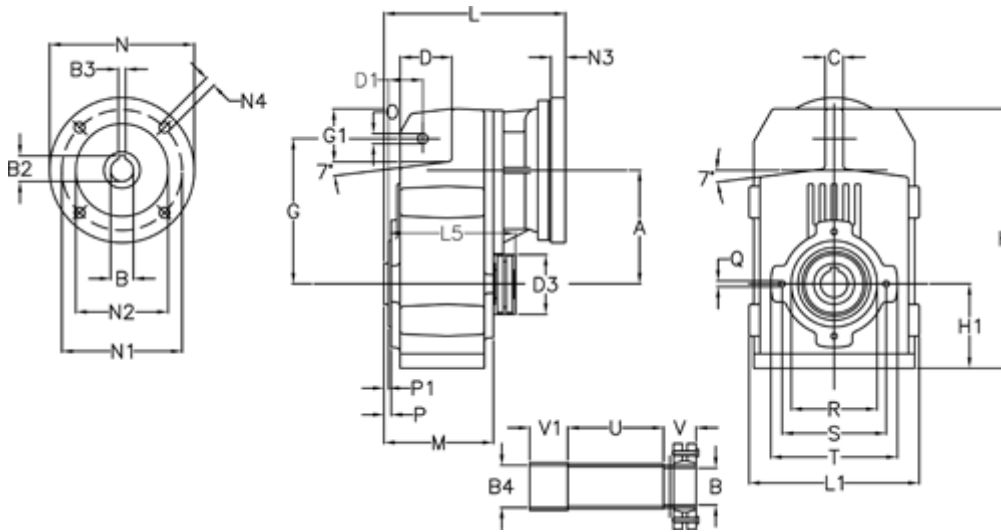

Article number: 29560201455220  
 Description: Shaft mounted gear  
 A252S-14,5-P63B5

## Measures

A = 128.75	D1 = 43.5	I5 = 197.5	P1 = 3.5	V1 = 40
B = 31	d3 = 83	M = 135.5	Q = M10x14	
B1 = 11	G = 162	N = 140	R = 110	
B2 = 12.8	G1 = 58.0	N1 = 115	S = 130	
B3 = 4	H = 290.5	N2 = 95	T = 150	
B4 = 32	H1 = 93.5	N4 = M8x19	Tightening torque N m = 14.5	
C = 20	L = 213.0	O = 13	U = 96.0	
D = 57.0	L1 = 188	P = 6.0	V = 38	